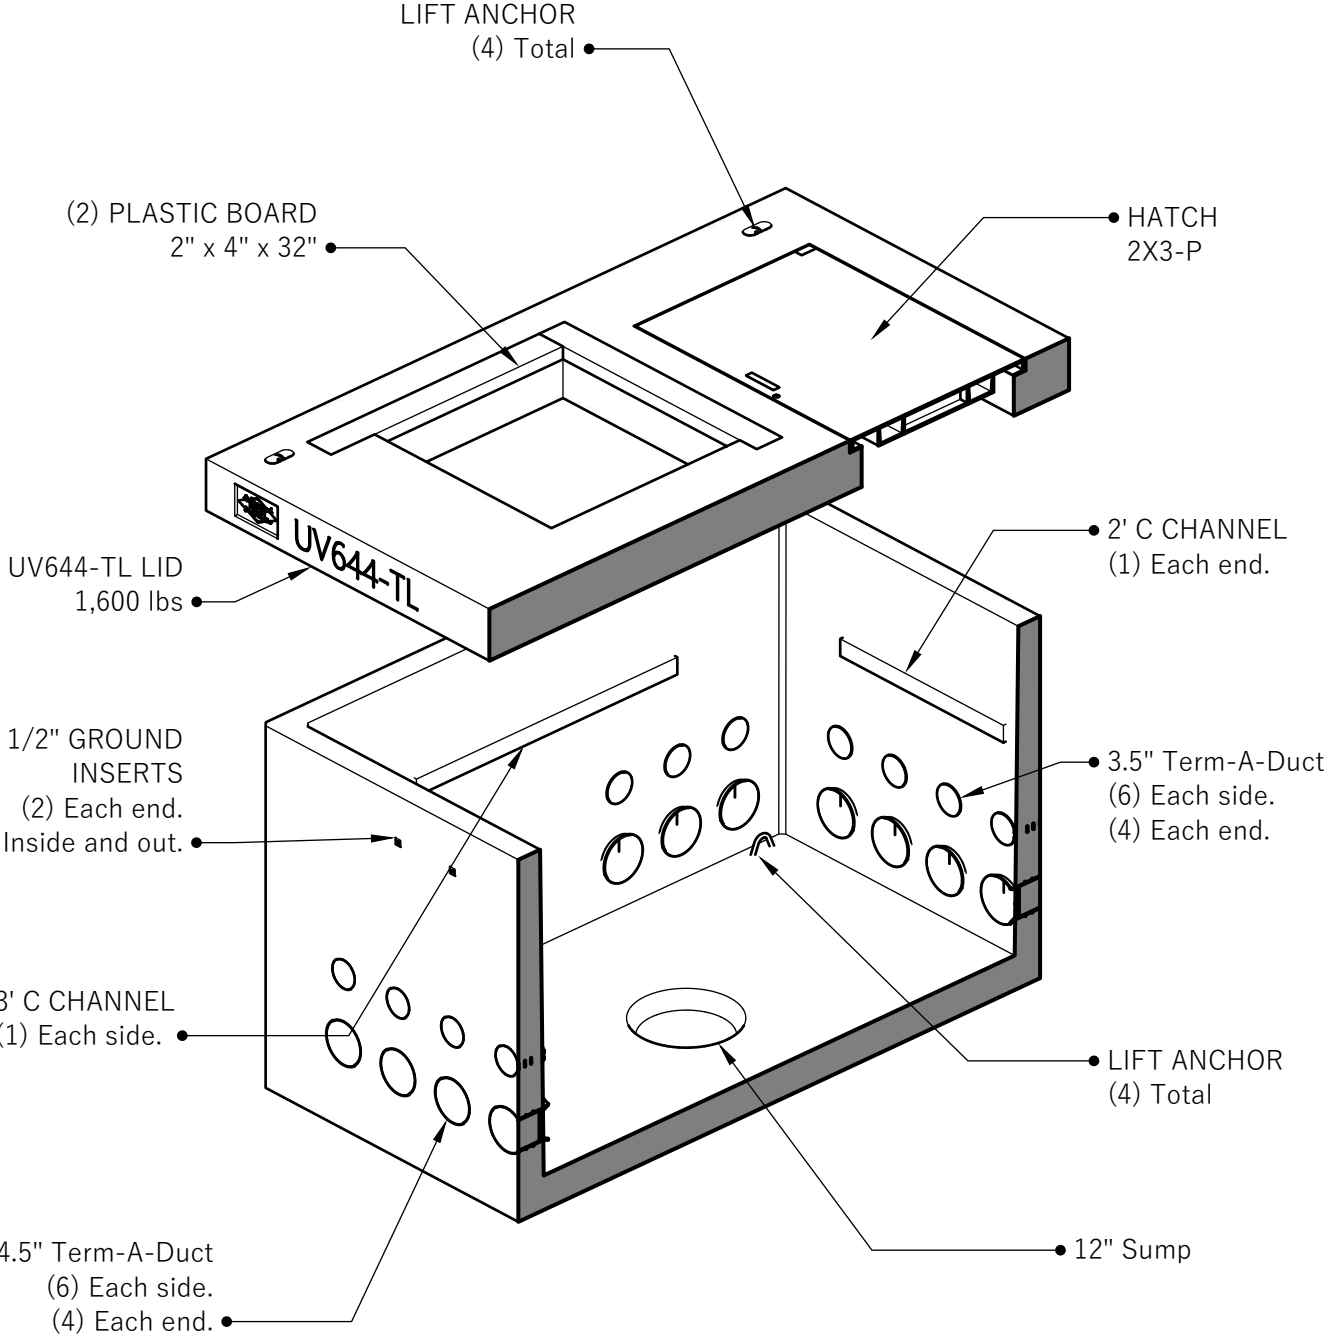

## ISOMETRIC CUTAWAY

ISOMETRIC	 <p>541-923-3272 1111 NE 11TH ST. REDMOND, OR 97756</p>	Date Modified: July 9, 2021	1
		Plan Sheet:	
Customer: MIDSTATE ELECTRIC	Project:	Product: MIDSTATE UV644	