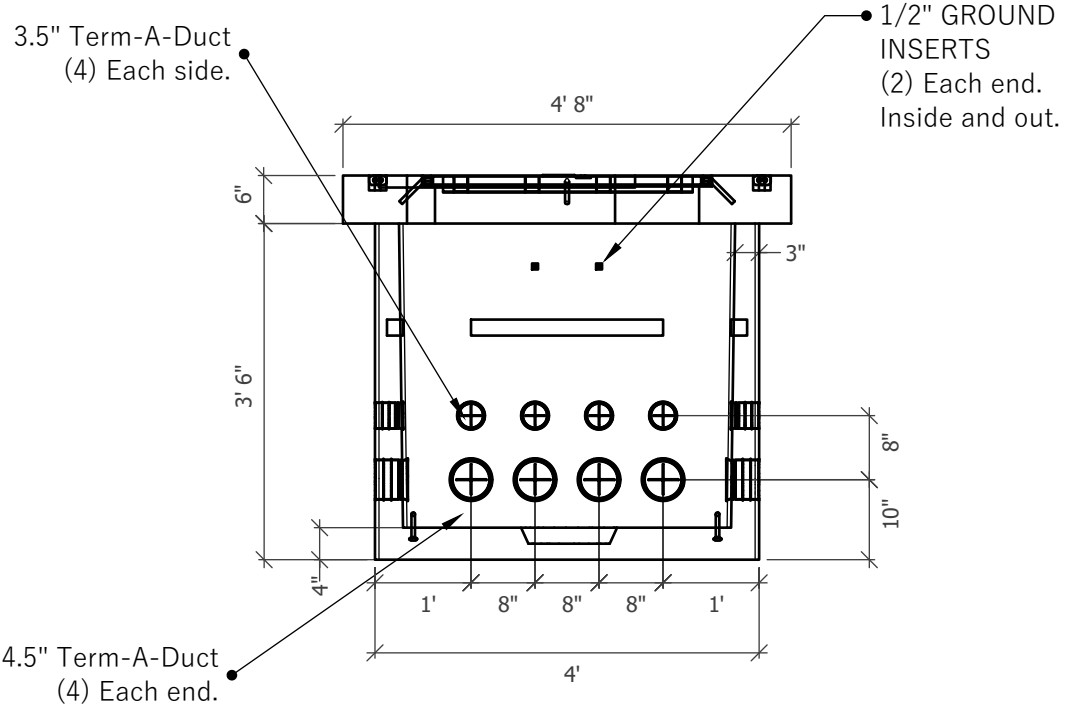

SECTION BB

PROFILE	541-923-3272 1111 NE 11TH ST. REDMOND, OR 97756	Date Modified: July 9, 2021	2
		Plan Sheet:	
Customer: MIDSTATE ELECTRIC	Project:	Product: MIDSTATE UV644