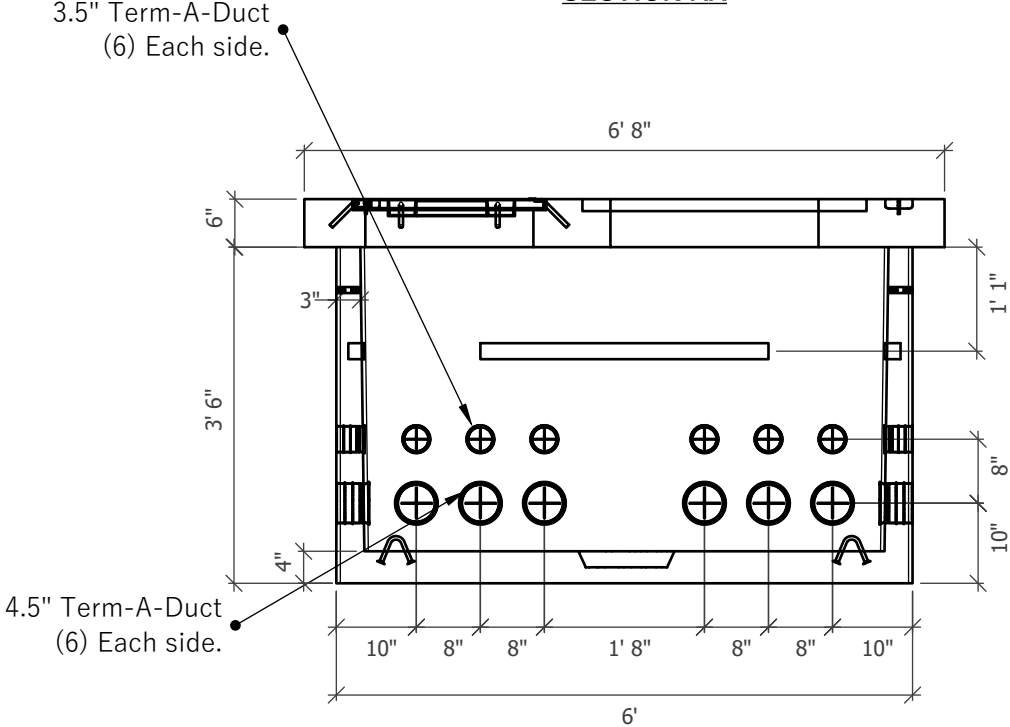

MIDSTATE UV644

SECTION AA