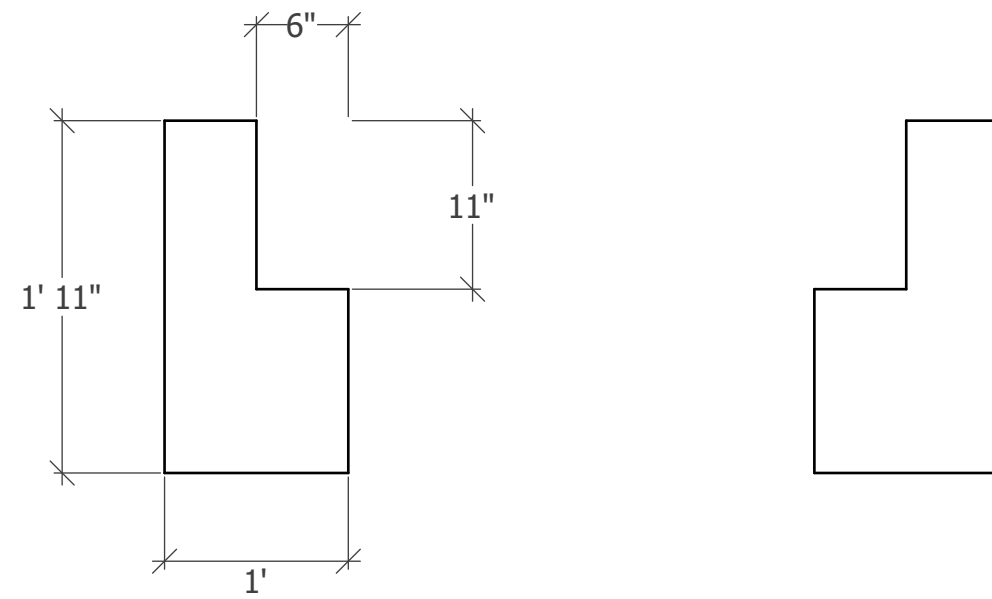

FRONT DETAIL

ISO DETAIL

1111 NE 11th St.  
Redmond OR, 97756  
541-923-3272

CATTLE GAURD BASE