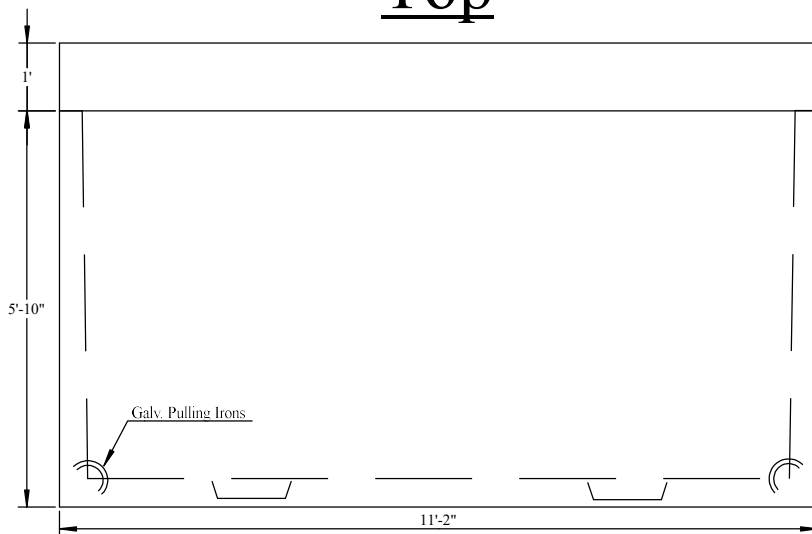

# 5106 Vault W/ Full Traffic 3x6

Top

Side

End