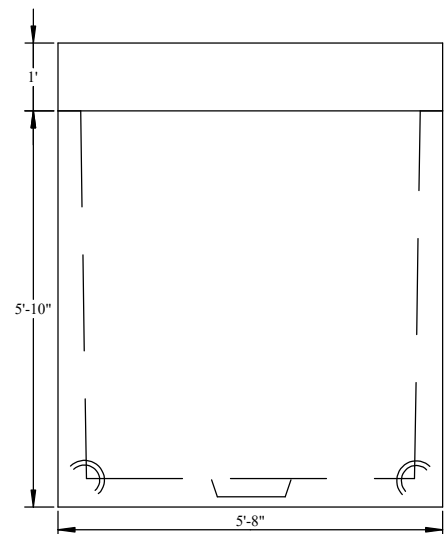

# 5106 Vault W/ Full Traffic 3x6

Top

Side

End