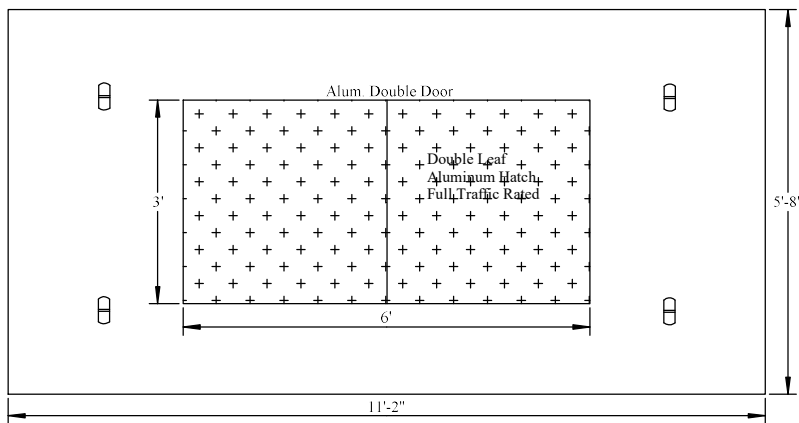

# 5106 Vault W/ Full Traffic 3x6

Top

Side

End